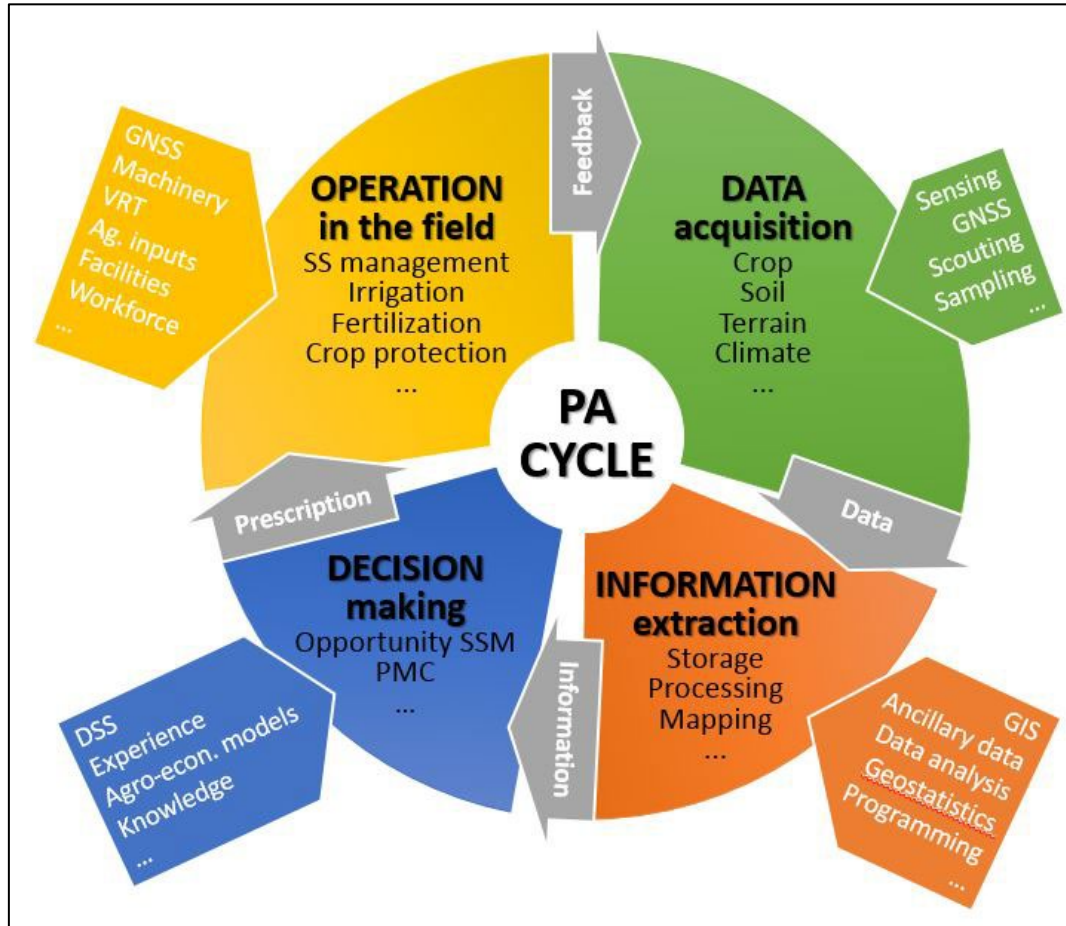

Sébastien Weykmans
EU CAP Network, EIP-AGRI Support Facility

Proximal and remote sensing in agriculture and forestry

- › Objective : to collect data to monitor
 - › Crops
 - › Forests
 - › Animals
 - › Soil
 - › Environmental conditions
- › How ?
 - › Proximal sensing
 - › Remote sensing

Remote sensing

- › Collecting data from a distance
 - › Satellites
 - › Aircrafts
 - › Unmanned Aerial Vehicles (drones)
- › Large areas
- › Data
 - › Vegetation indexes
 - › Crop stress
 - › Land use
 - › Forest fire
 - › ...

Source : European Space Agency

Proximal sensing

- › Measuring conditions close to the plant, animal, soil
 - › Sensors on farm machines
 - › Smart collars on animals
 - › Handheld devices
 - › Stationary connected objects (IoT)
- › High-resolution data
- › Data
 - › Plant health / nutrients requirements
 - › Tree growth
 - › Animals welfare

Source : Walloon Agricultural Research Center

Sensing technologies & Precision Agriculture

Source : WalDigiFarm

Source : University of Lleida - GRAP
<https://www.grap.udl.cat/ca/presentacio/que-fem/agricultura-de-precisio/>