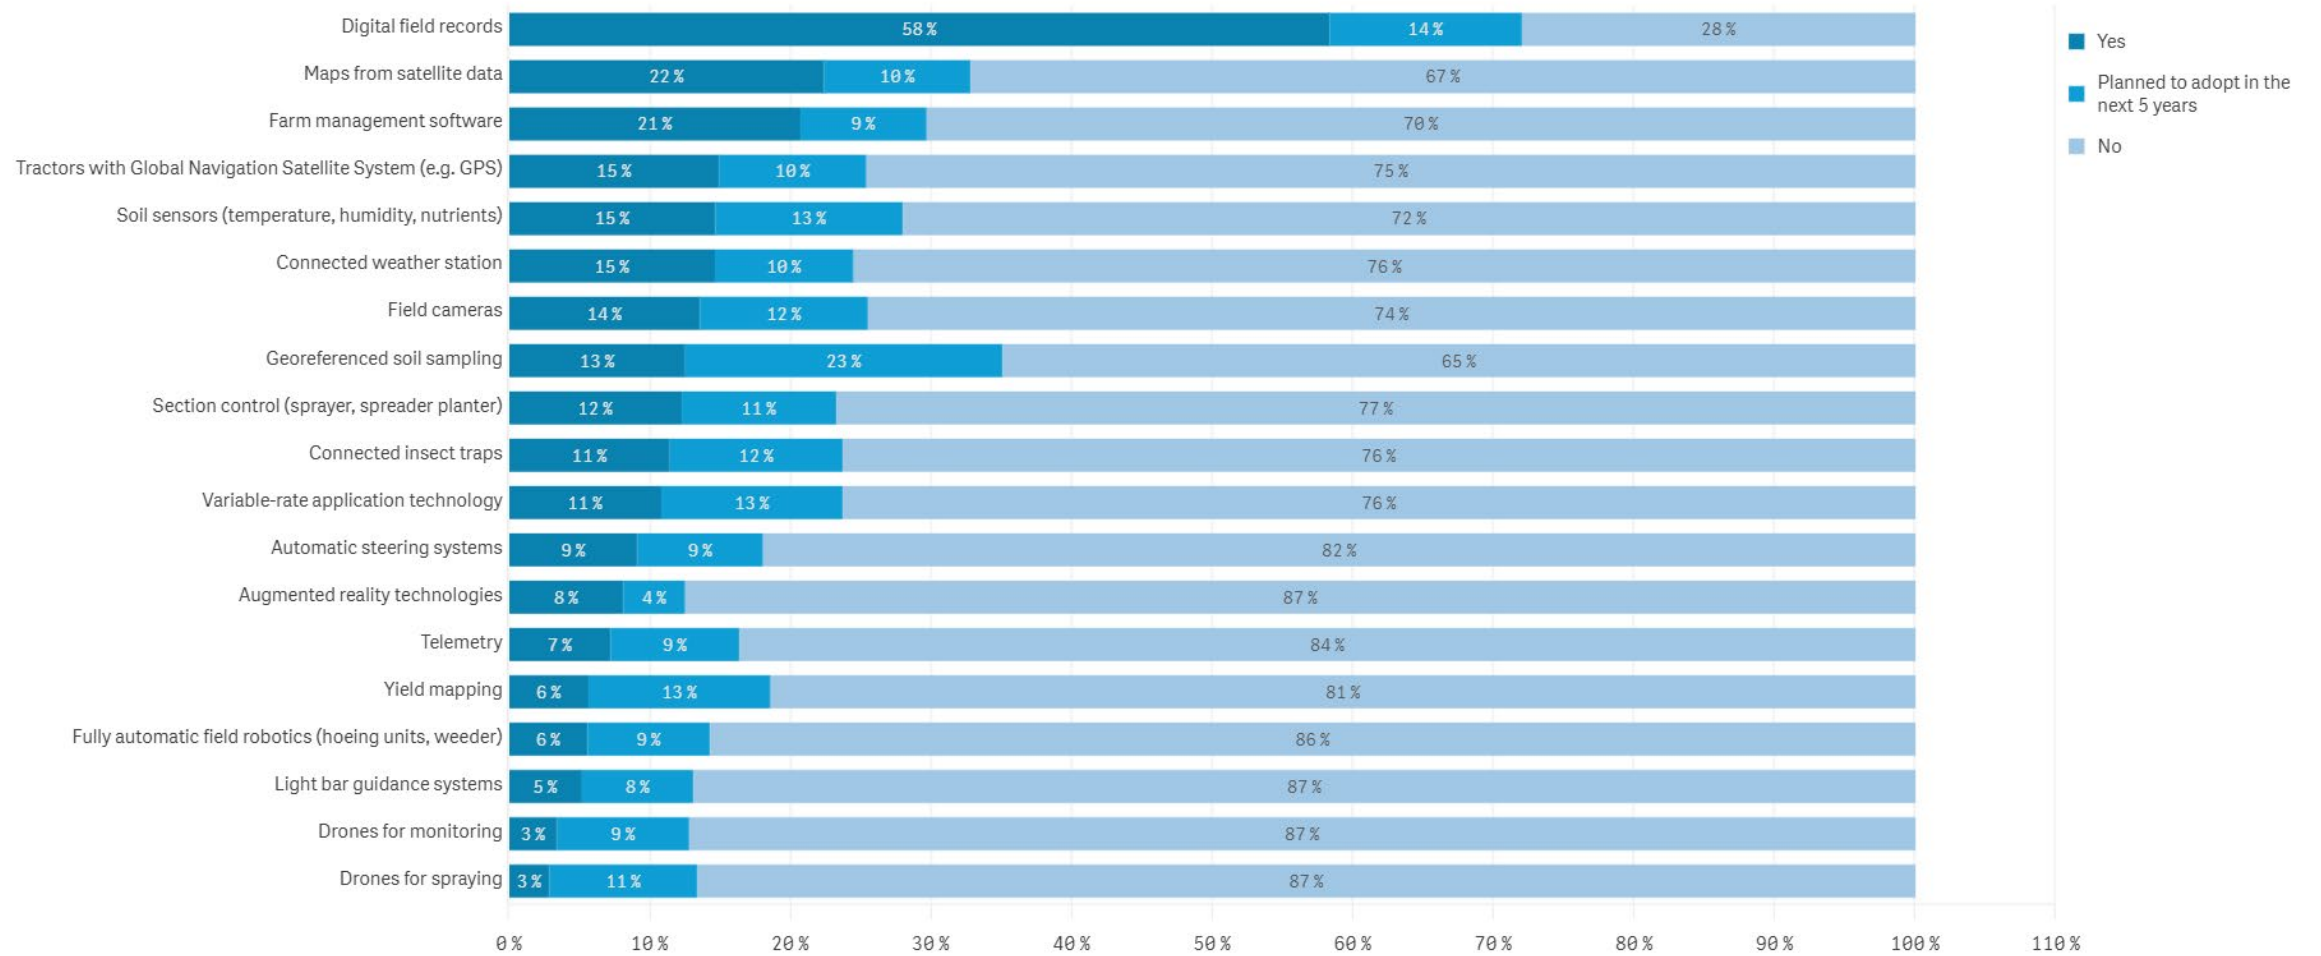

Rate of adoption of digital technologies in crop production by surveyed farmers