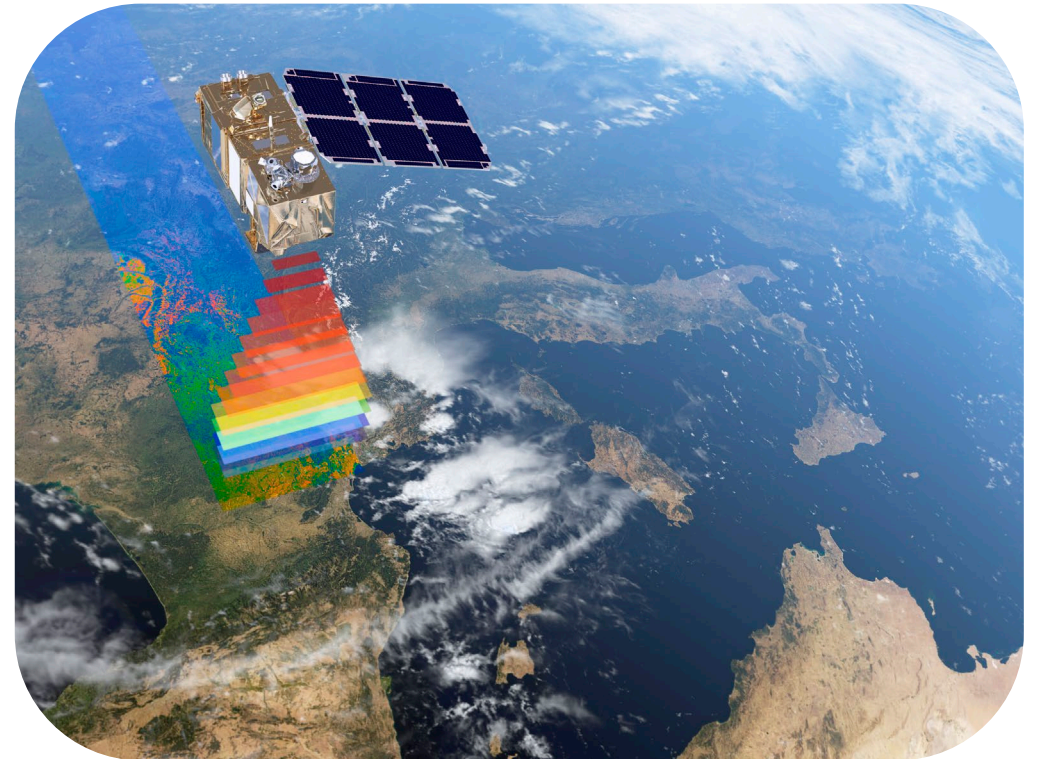

Remote sensing

- › Collecting data from a distance
  - › Satellites
  - › Aircrafts
  - › Unmanned Aerial Vehicles (drones)
- › Large areas
- › Data
  - › Vegetation indexes
  - › Crop stress
  - › Land use
  - › Forest fire
  - › ...

Source : European Space Agency