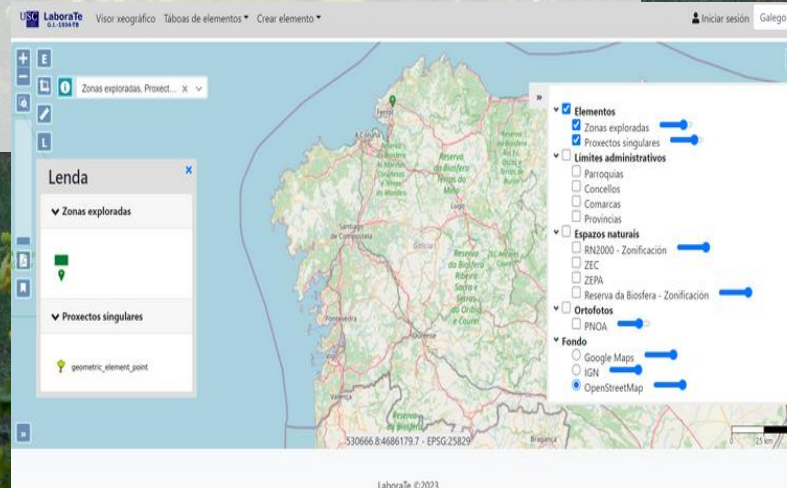

Results and how to share them

Finding suitable agricultural land

o Identification of potential agricultural land.

o SIX-Web as a support tool for potential land mobilization - pilot territory Mariñas-Betanzos

Social Networks -life & virtual-