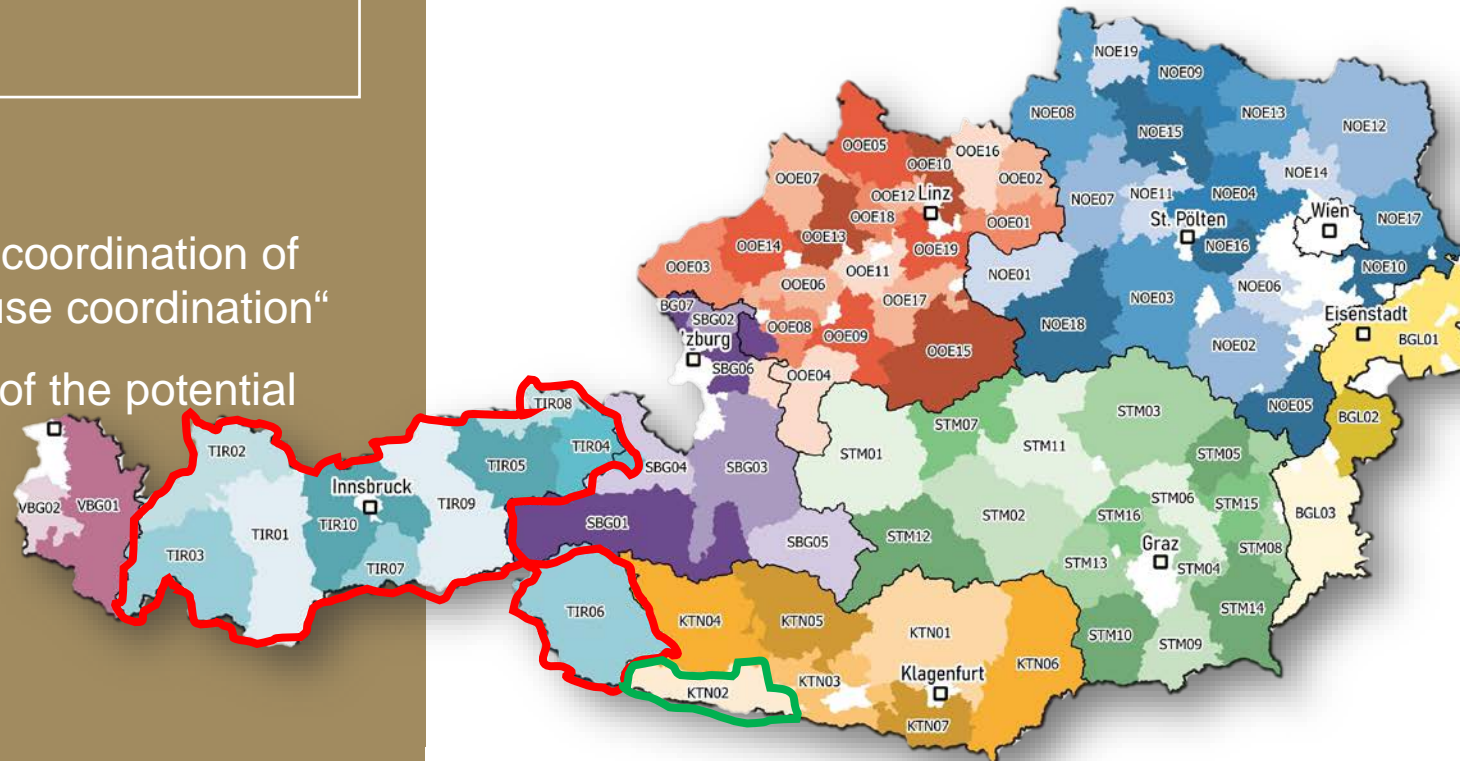

„Pure CLLD“

10 LAGs in Tyrol (whole federal province); EAFRD+ERDF+Interreg; „one region / one strategy“; Lead funds

1 LAG in Carinthia: EAFRD+Interreg

„CLLD Milestones“

Cooperative set-up of ESF calls

Success Factors:

- sound solution for communicating between and coordination of funds – common, simple and clear rules, „in house coordination“
- knowledge of LEADER method and awareness of the potential
- sharing decision making ≠ „losing control“ (trust, communication processes)
- same/ similar/ cooperative political responsibilities for funds
- time

CLLD in Austria

Netzwerk Zukunftsraum Land wird finanziert von Bund, Ländern und Europäischer Union

Bundesministerium
Land- und Forstwirtschaft,
Regionen und Wasserwirtschaft

WIR leben Land
Gemeinsame Agrarpolitik Österreich

Kofinanziert von der
Europäischen Union